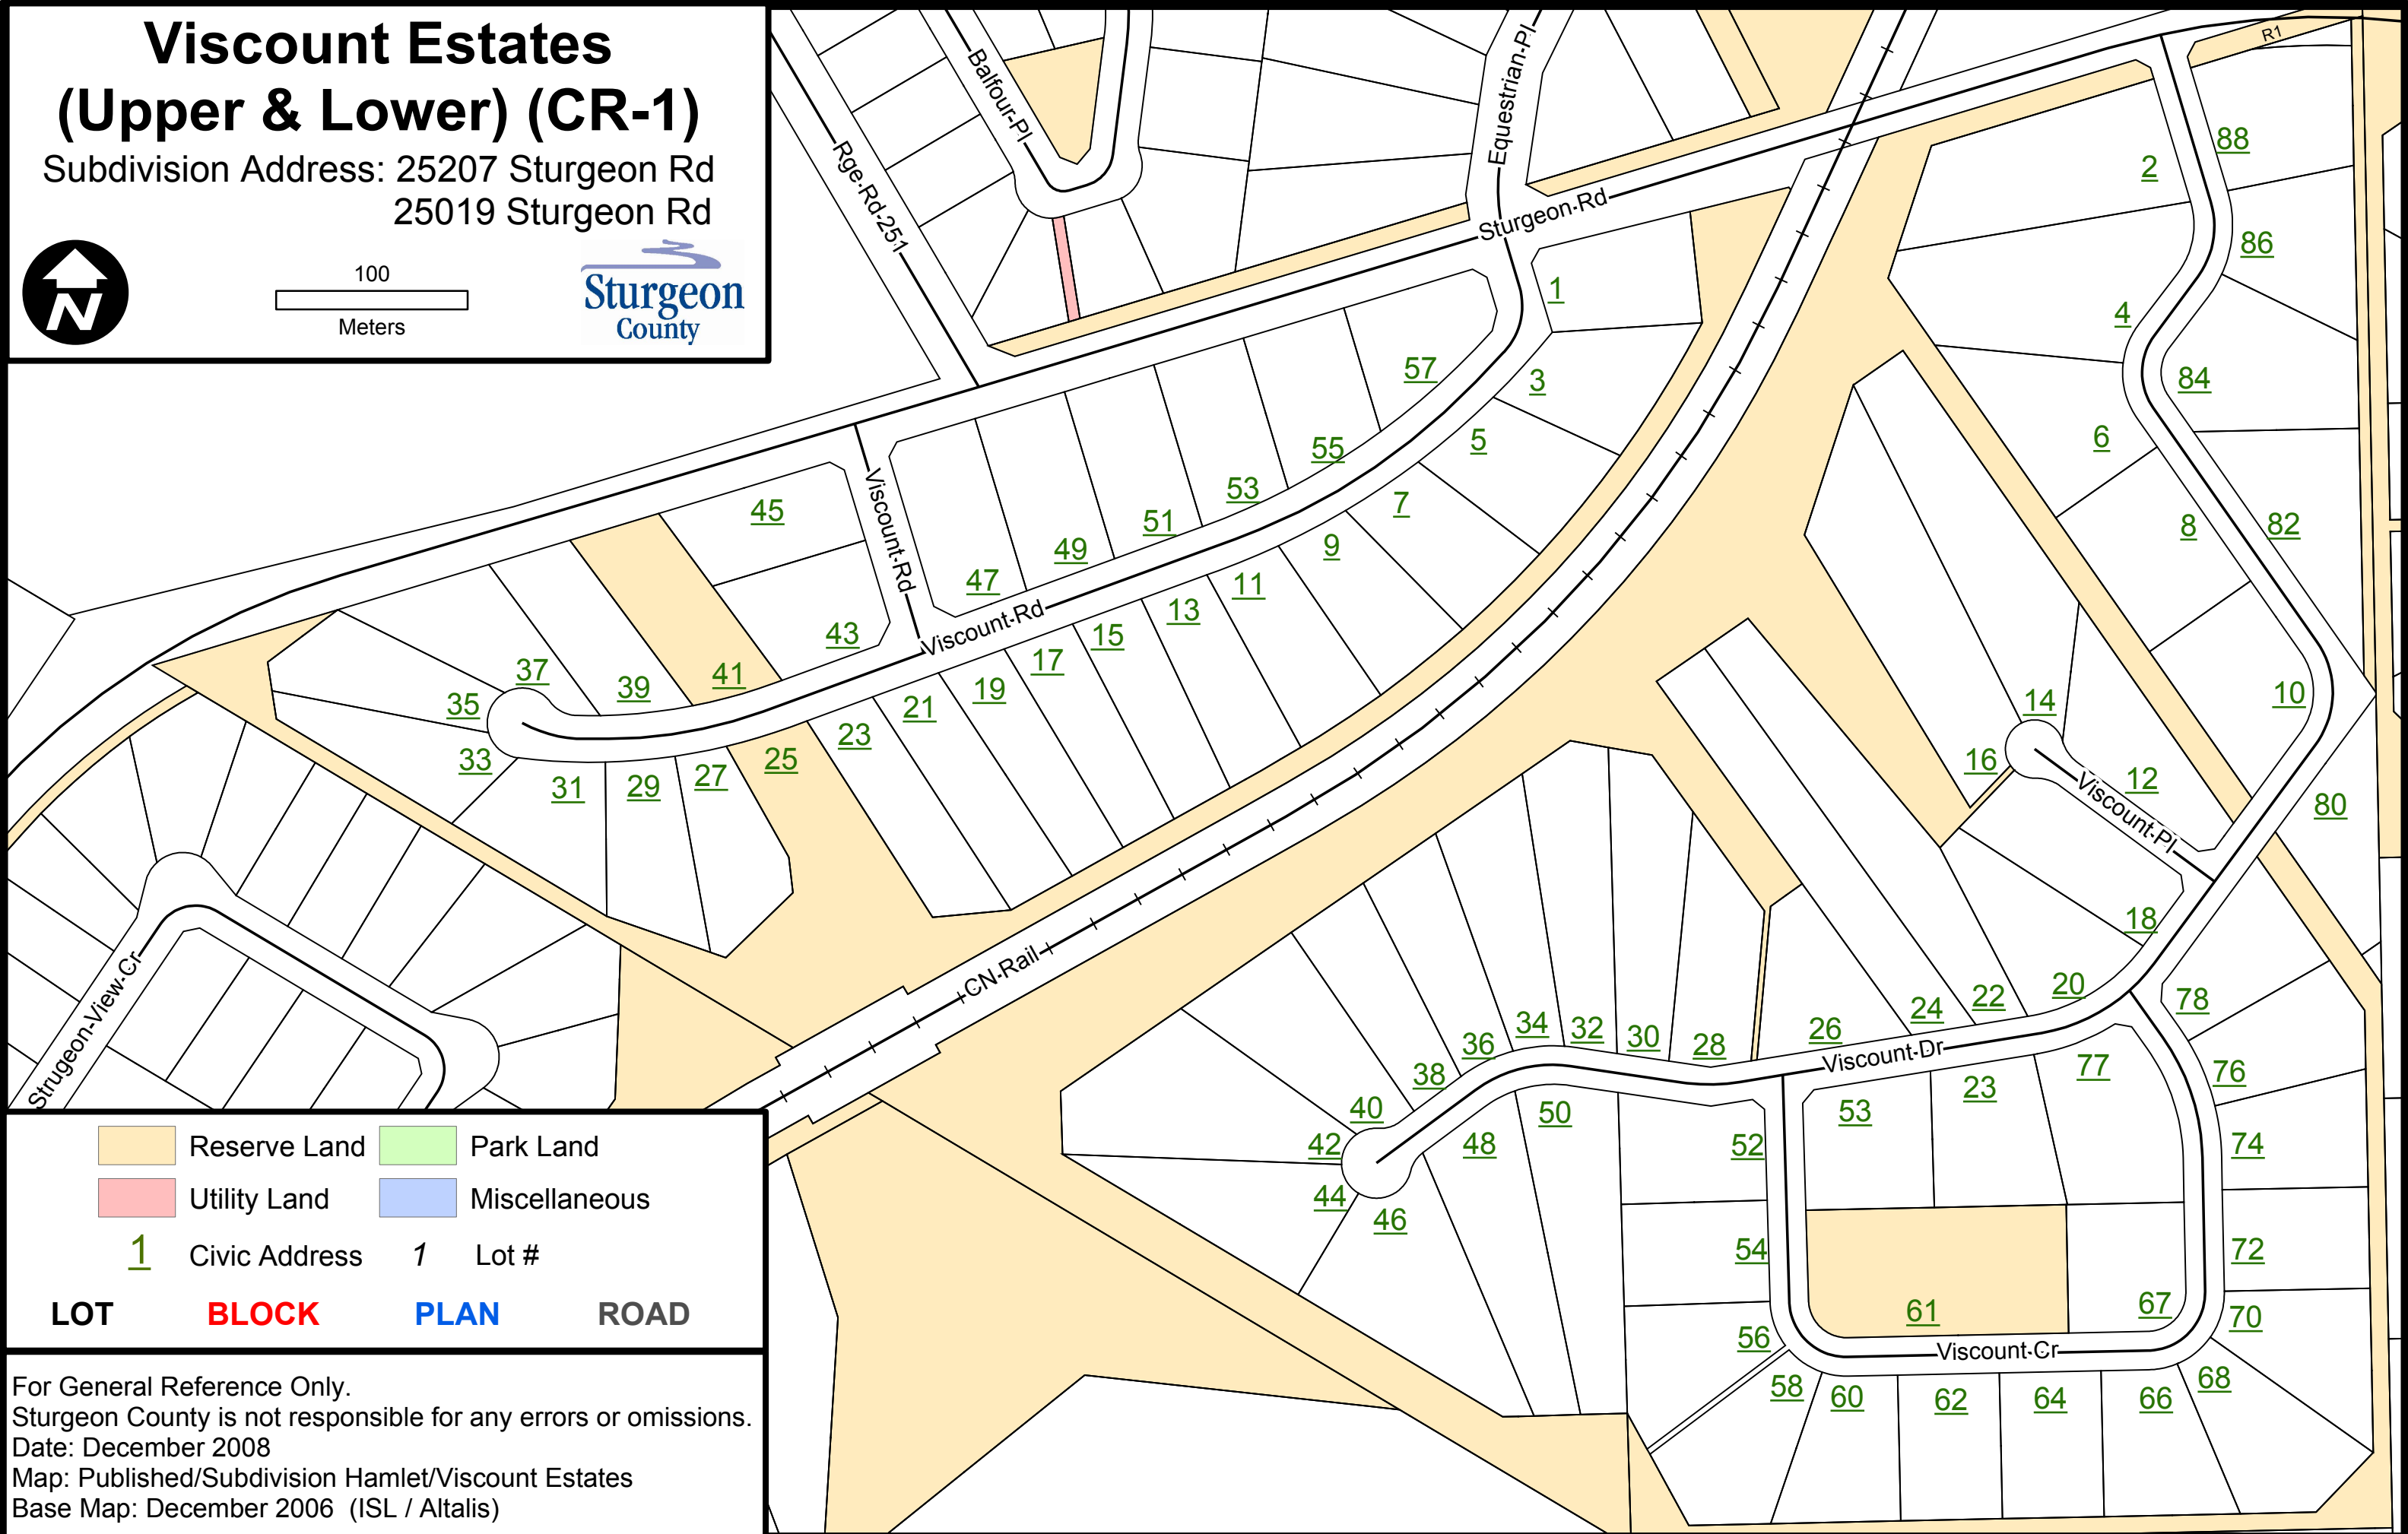

Viscount Estates (Upper & Lower) (CR-1)

Subdivision Address: 25207 Sturgeon Rd
25019 Sturgeon Rd

- Reserve Land
- Park Land
- Utility Land
- Miscellaneous
- 1 Civic Address
- 1 Lot #

LOT **BLOCK** **PLAN** **ROAD**

For General Reference Only.
Sturgeon County is not responsible for any errors or omissions.
Date: December 2008
Map: Published/Subdivision Hamlet/Viscount Estates
Base Map: December 2006 (ISL / Altalis)